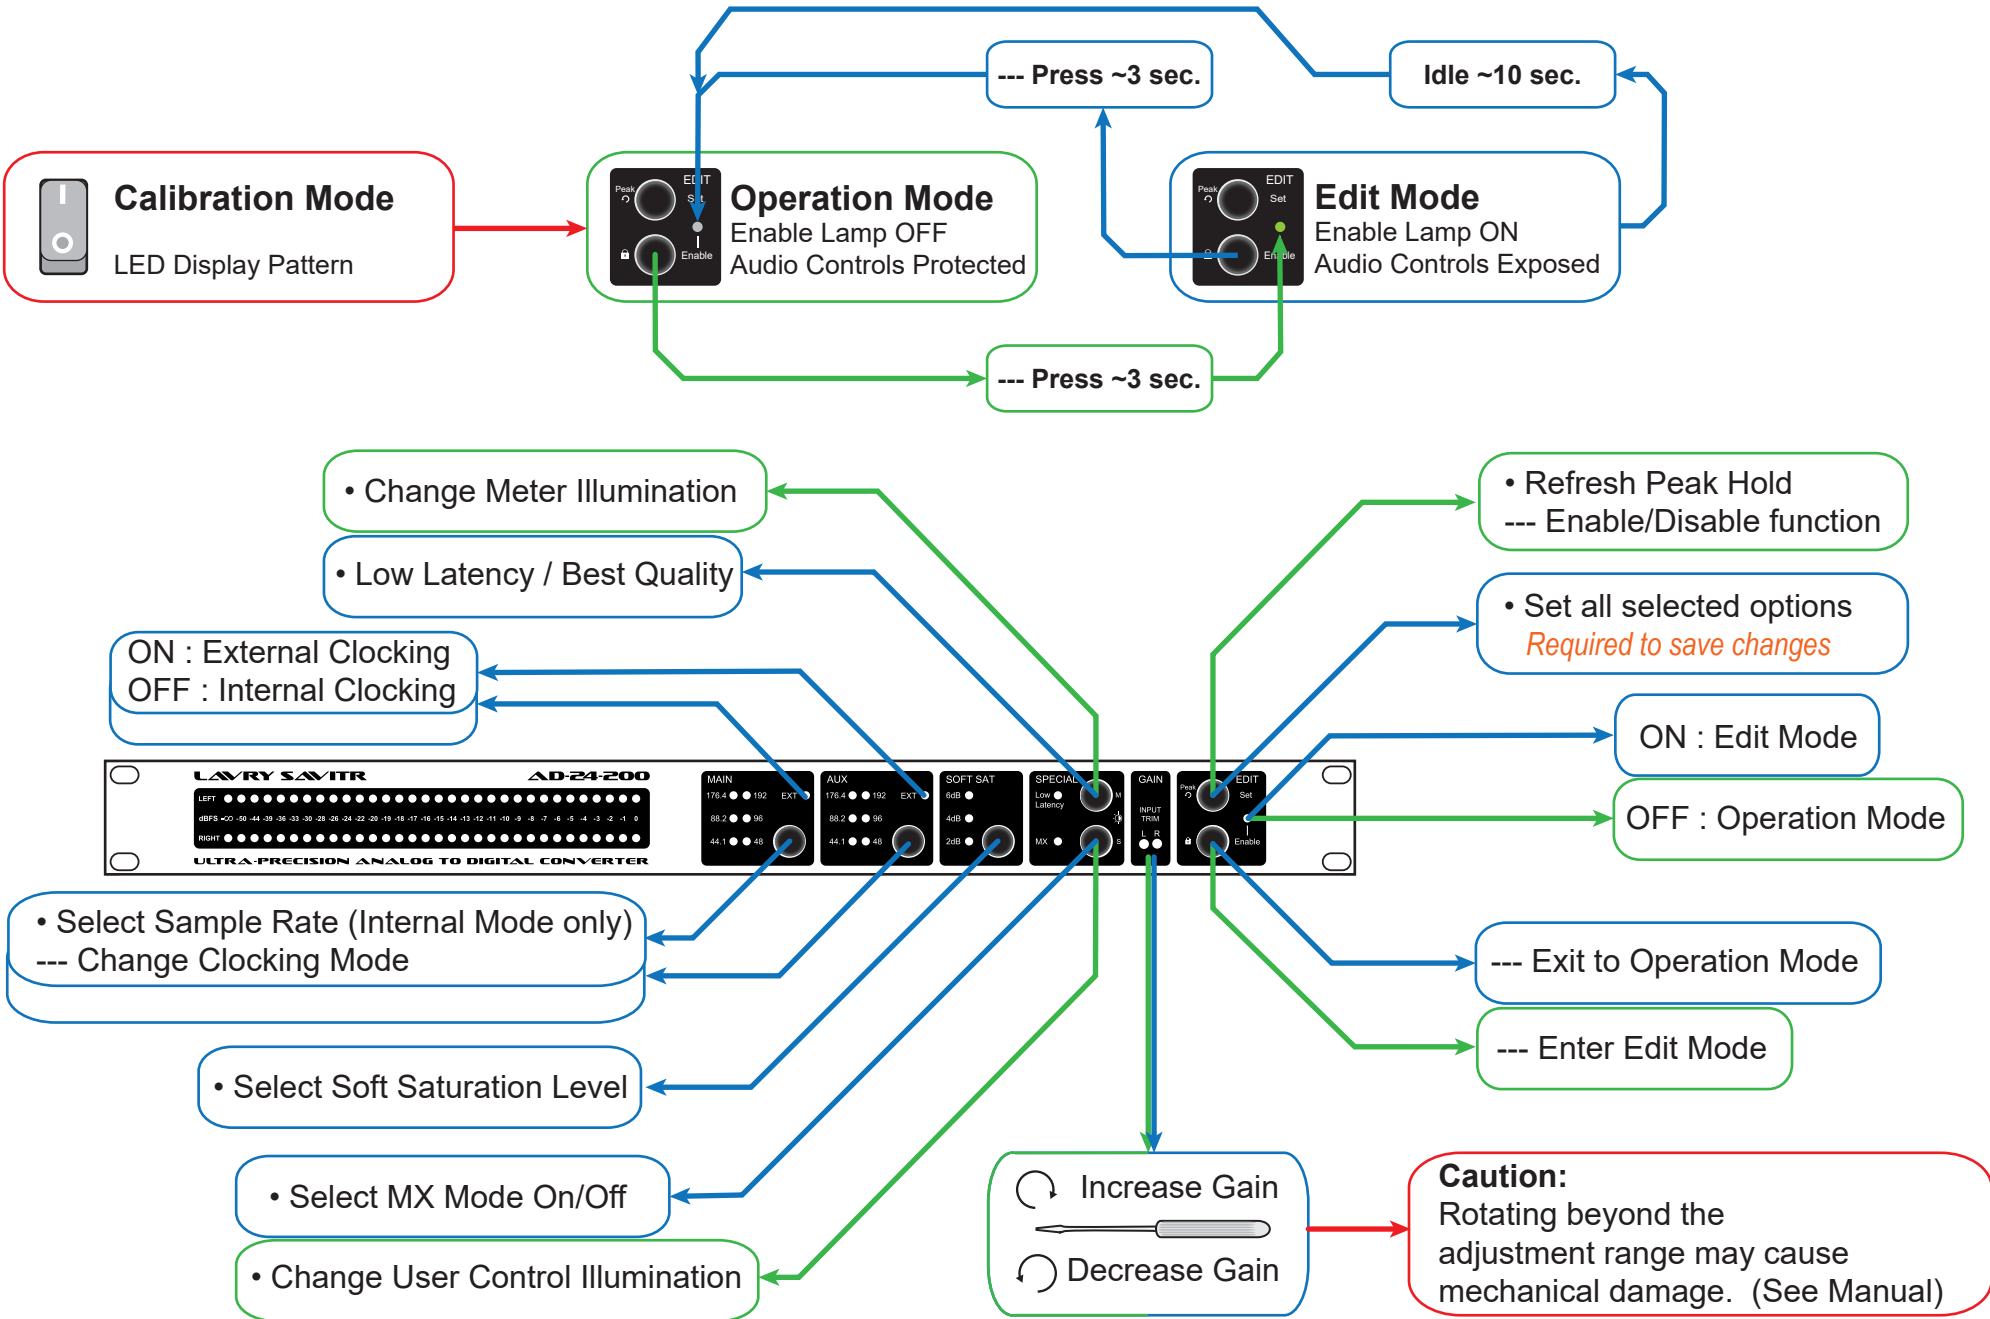

Quick Start Guide

Lavry Savitr (AD-24-200)

- Momentary Press
- Sustained Press
- Operation Mode
- Edit Mode

In EDIT Mode, no changes to settings occur until SET is pressed

Quick Start Guide

Lavry Savitr (AD-24-200)

Register your Savitr unit for Warranty Coverage

Digital Product Manual Available at
www.lavryengineering.com

This document and the product manual are also loaded onto the USB memory device packaged with the product.