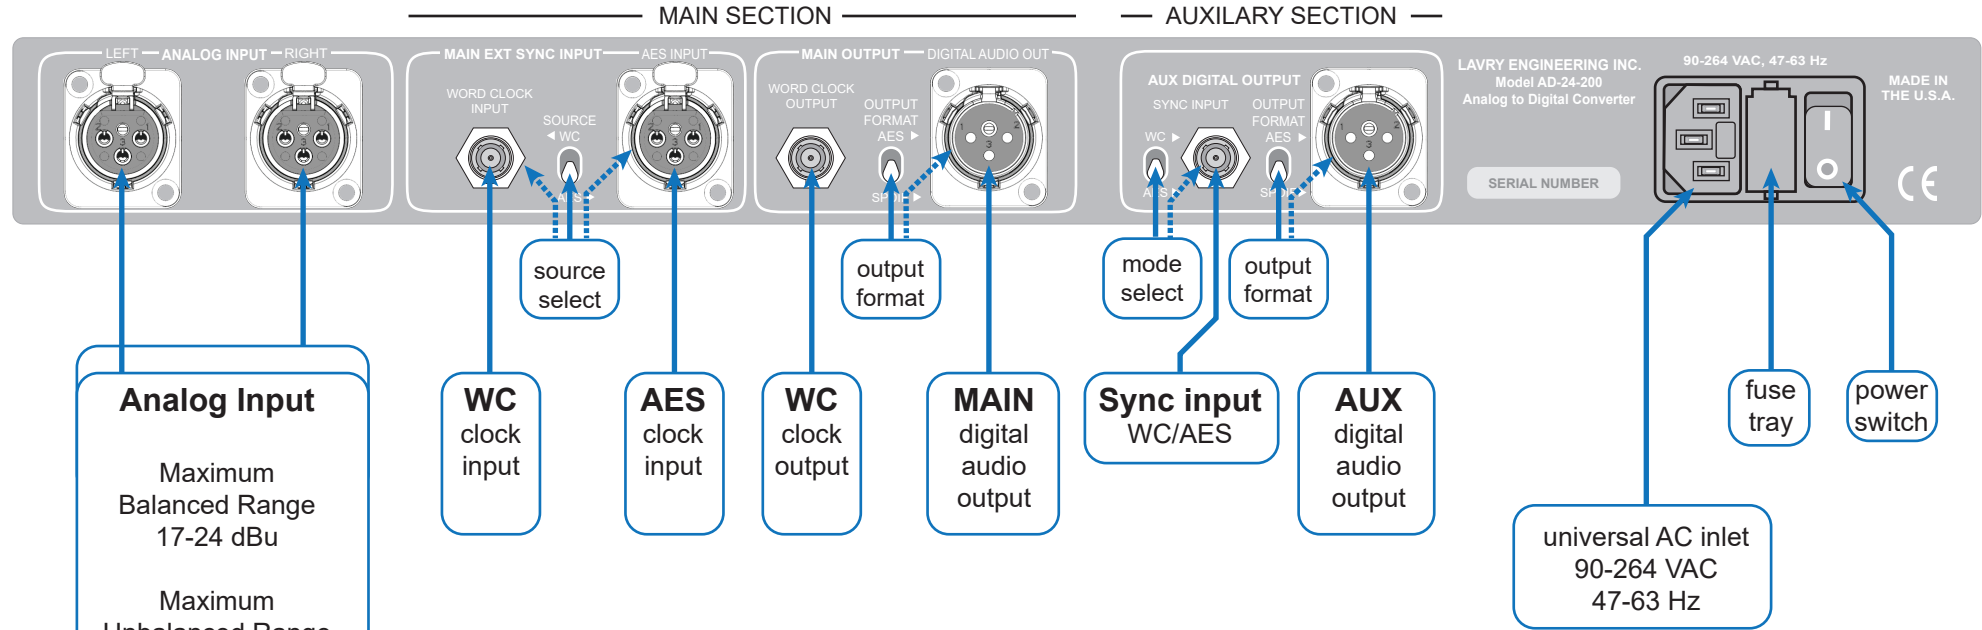

Quick Start Guide

Lavry Savitr (AD-24-200)

- Momentary Press
- Sustained Press
- Operation Mode
- Edit Mode

In EDIT Mode, no changes to settings occur until SET is pressed

Quick Start Guide

Lavry Savitr (AD-24-200)

Register your Savitr unit for Warranty Coverage

Digital Product Manual Available at
www.lavryengineering.com

This document and the product manual are also loaded onto the USB memory device packaged with the product.