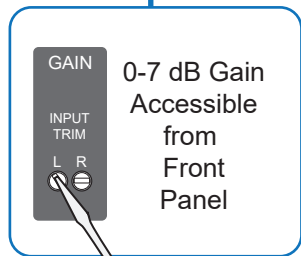

Quick Start Guide

Lavry Savitr (AD-24-200)

- Momentary Press
- Sustained Press
- Operation Mode
- Edit Mode

In EDIT Mode, no changes to settings occur until SET is pressed

Quick Start Guide

Lavry Savitr (AD-24-200)